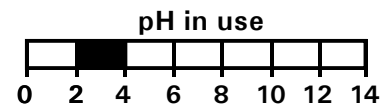

PACK SIZES

1L