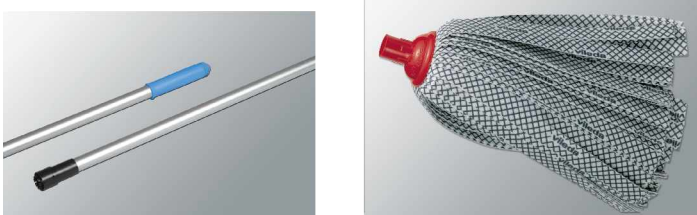

Made from the finest fibres, available in a variety of coloured sockets, ideal for colour coding.

- (M039) Abbey Ali Socket Mop Handle 125cm
- (HYA003) Abbey Ali Socket Mop Handle 137cm

Available in two sizes, The Abbey aluminium socket mops handles are self-tapping, they have a 1.2mm wall thickness and is anodised to BS1615.

Available in green, yellow, blue or red.

- (M038) Exel Socket Mops (10)
- (M036) Exel Socket Handle (10)
available with blue or red socket

The Exel system socket mop are part of the Exel System. The head 'push-fit' onto the three prong Exel handle.

SYNTHETIC MOPS

- (M047) Vileda Super Mop
- (M047HAN) Vileda Super Handle

The hygienic alternative to conventional cotton mops, scientifically proven* to inhibit bacteria growth. Ideal for spot mopping and all small area cleaning, including bars, ashrooms etc. The non-woven strands are highly absorbent and easier to wring out leaving floors dryer than conventional cotton mops.