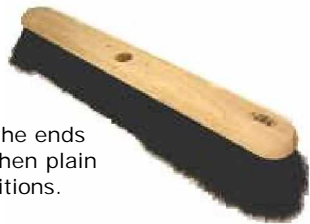

Sweeping Brooms / Brushes

HARD BROOMS

Our hard brooms are made from Natural Bassine, ideal for outdoor work, for wet or dry rougher surfaces. Available in four sizes.

- (B009) 12" Bassine Broom Head
- (B011) 18" Bassine Broom Head
- (B013) 24" Bassine Broom Head
- (B015) 36" Bassine Broom Head

The Sherbo broom head is perfect for heavy work where long bristles are required.

- (B016) 13" Sherbo Broom Head

The Deck scrub has extra stiff short bristles for hard scrubbing. Fits handle B018

- (B024) Deck Scrub

SOFT BROOMS

The soft brooms are made from Black flagged coco fibre, which is specially treated dyed coco where the ends have been split. It sweeps better than plain fibre, especially in drier dusty conditions.

- (B008) 12" Soft Coco Broom Head
- (B010) 18" Soft Coco Broom Head
- (B012) 24" Soft Coco Broom Head
- (B014) 36" Soft Coco Broom Head

THREADED BROOMS

New to our range is the Threaded Broom heads, which are available in a variety of types including deck scrub and PVC broom head. All fit handle B018T.